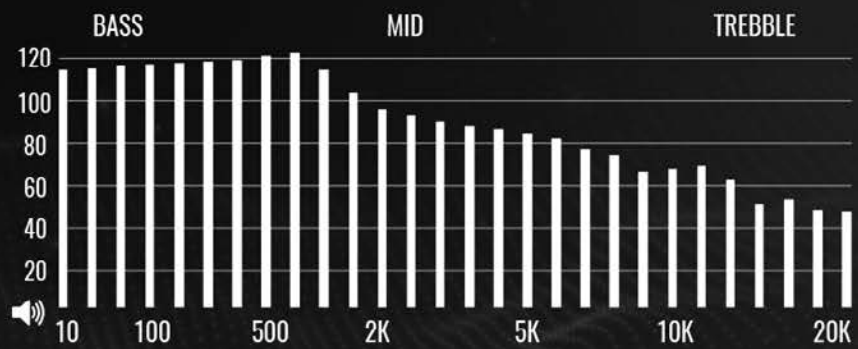

AVAILABLE COLORS

SAREGAMA
**CREATING
MUSIC
SINCE 1902**

W H E N S C I E N C E M E E T S A R T

F R E Q U E N C Y R E S P O N S E G R A P H

T E C H N I C A L S P E C I F I C A T I O N S

DRIVER : 14.2MM

IMPEDANCE : 32 OHM

FREQUENCY RANGE :
20HZ - 20KHZ

SENSITIVITY : 108DB SPL