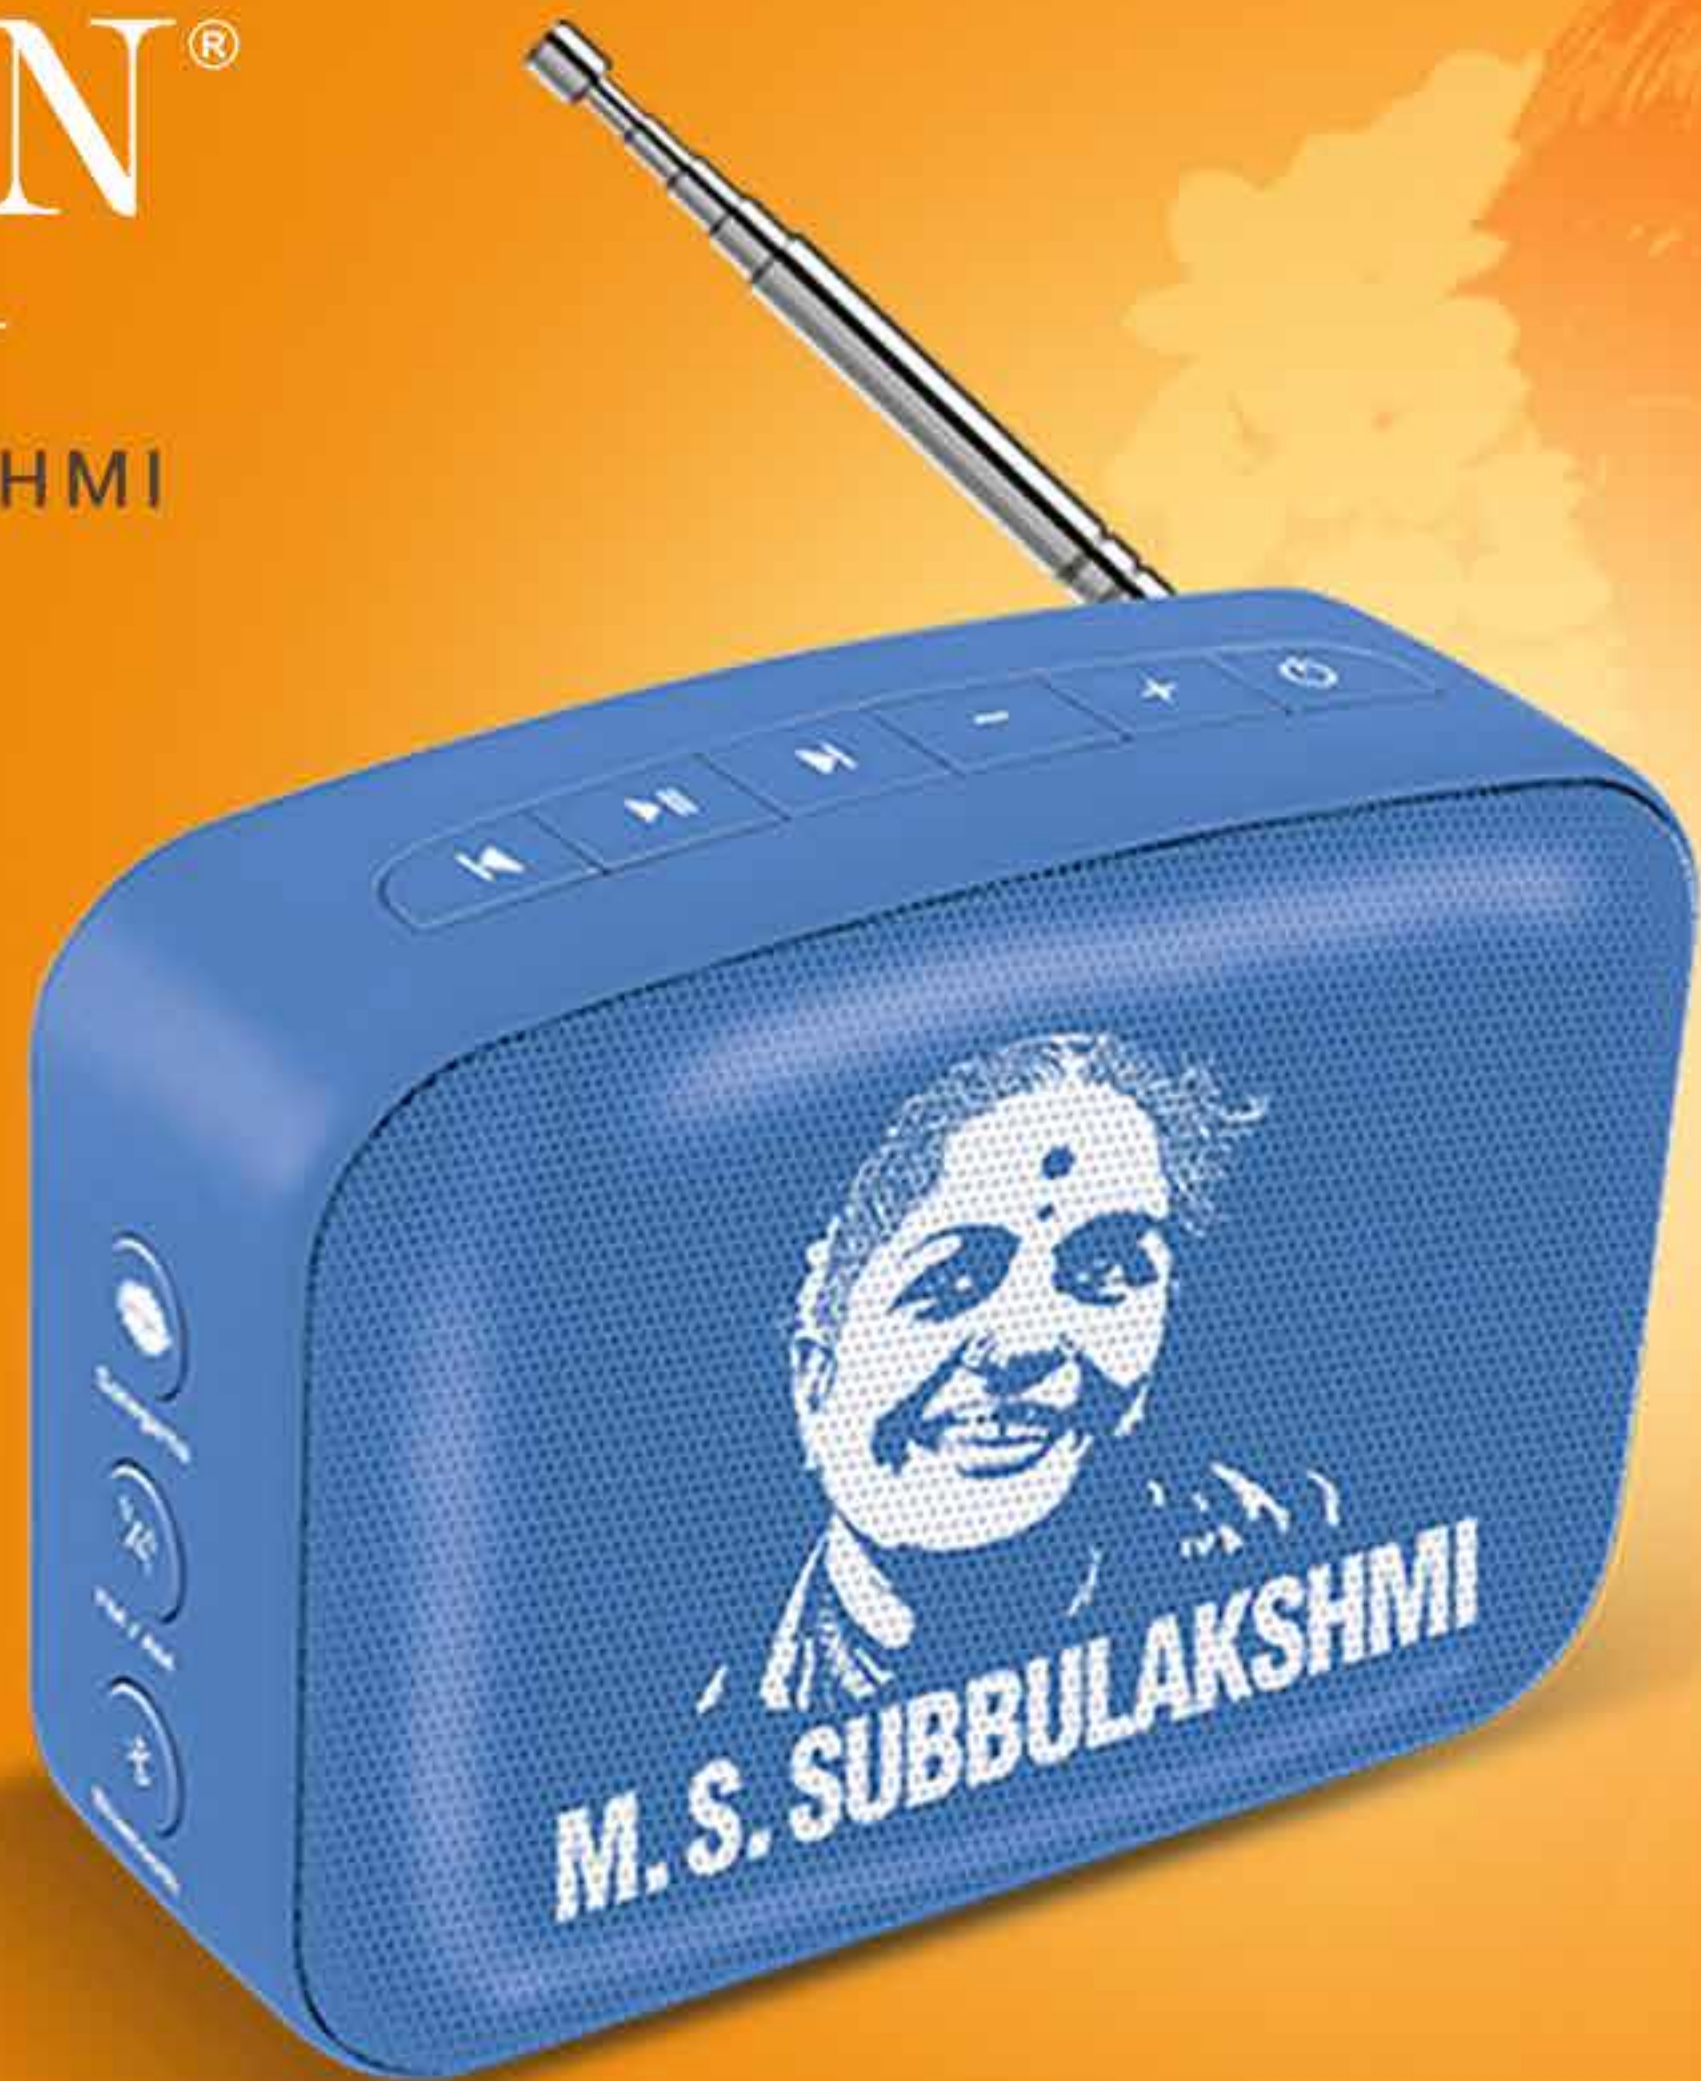

SAREGAMA
CARVAAN[®]
— mini —

M. S. SUBBULAKSHMI

Specially Curated Playlist with the
Best of M.S.Subbulakshmi

A woman in a saree is seated and playing a veena. The background is a vibrant blue gradient. On the left, there is a large, dark silhouette of a woman's face. Behind the woman, a warm-toned, glowing image of a traditional Indian building with arches and a balcony is visible. The overall composition is artistic and evokes a sense of classical Indian music.

401 Superhit Songs of M.S.Subbulakshmi

Categorized into Carnatic Classical Songs,
Devotional Songs & Tamil Songs

Plug and play

Make the most of your speakers.
Plug your USB drive and enjoy the music

Aux In

Insert an Aux cable and play the song you love on
Carvaan Mini from your phone/tablet

Bluetooth Connectivity

Enjoy a wireless streaming experience via Bluetooth

Type-c charging port

Charge your device with any compatible Type-C cable

FM/AM SUPPORT

Listen To Local FM/AM Stations

The perfect gift for someone you love.
A true M.S.Subbulakshmi fan will
not be able to thank you enough.

A Perfect Companion

The Carvaan Mini is light, compact and has a long battery life.
Slip it into your bag and take it with you wherever you go.