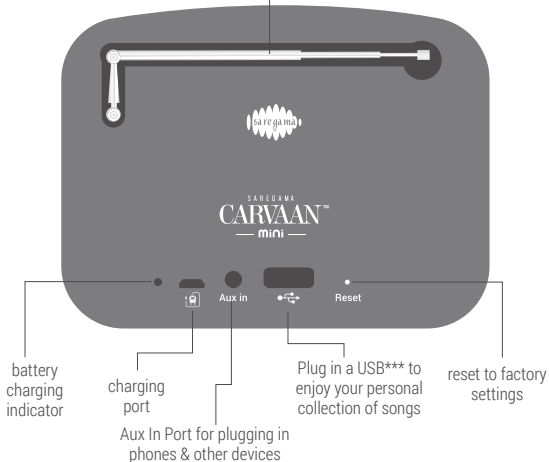

BACK VIEW: PORTS ON CARVAAN MINI KANNADA

Pull out the antenna from the back panel of Carvaan Mini Kannada for improved reception of local FM stations

Micro USB to USB charging cable

Frequency: 50 Hz for input and 5V 1A for output

Full battery charge time 1-2 hours

Battery usage: Approximately 4-5 hours once the battery is fully charged