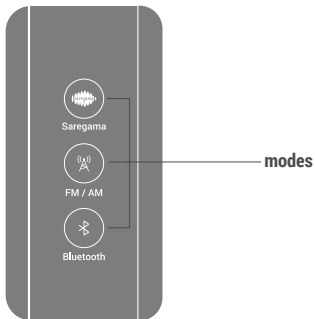

SAREGAMA
CARVAAN™
— mini —

USER MANUAL

KANNADA | ಕನ್ನಡ

TOP VIEW: BUTTONS ON CARVAAN MINI KANNADA

LEFT SIDE VIEW: MODES ON CARVAAN MINI KANNADA

To choose a mode, press the corresponding mode button on the unit

SAREGAMA

351 pre-loaded evergreen songs of legendary actors like Dr. Raj Kumar, Dr. Vishnuvardhan, Ambareesh and Shankar Nag; this is the default mode on first power on/reset

FM/AM*

Listen to local FM/ AM stations.

To tune to FM, press FM/AM mode button

To tune to AM, press FM/AM mode button again

To tune to AM from any other mode, press FM/AM mode button twice

**AM station will play as per broadcast timings*

To auto tune FM/AM stations, follow the steps:

Step 1: Press play/pause button for 5 seconds

Step 2: Searching for all FM/AM signals will start. You will hear a searching sound and each FM/AM station will play for approx. 3-4 seconds till all stations are tuned