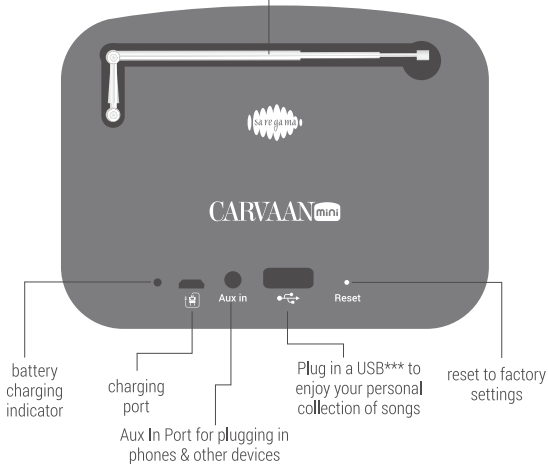

For detailed process to auto tune FM/AM stations, refer to the insert in the box

BLUETOOTH**

Pair your mobile phone/ tablet with Carvaan Mini Telugu. Enjoy songs stored on your personal device on Carvaan Mini Telugu speakers

RIGHT SIDE VIEW: AUX OUT

3.5 mm audio
jack for connecting
external
speakers/headphones

****support for BT version 4.1**

FRONT VIEW: STATUS LIGHT

When you turn on Carvaan Mini Telugu you will be able to see a light on the front of the unit. This light indicates the status as follows:

- i. When the blue light is steady, it indicates that a song has been paused
- ii. When the blue light blinks, it indicates that the battery is very low. Please connect the unit to a power source to charge it

BACK VIEW: PORTS ON CARVAAN MINI TELUGU

Pull out the antenna from the back panel of Carvaan Mini Telugu for improved reception of local

FM stations

Micro USB to USB charging cable

Frequency: 50 Hz for input and 5V 1A for output