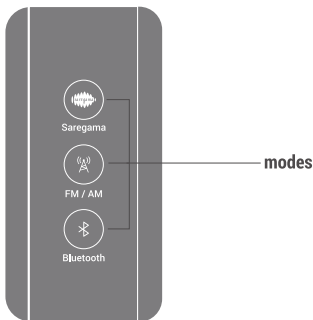

SAREGAMA
CARVAAN mini

USER MANUAL

TELUGU | తెలుగు

TOP VIEW: BUTTONS ON CARVAAN MINI TELUGU

LEFT SIDE VIEW: MODES ON CARVAAN MINI TELUGU

To choose a mode, press the corresponding mode button on the unit

SAREGAMA

To tune to FM, press FM/AM mode button

To tune to AM, press FM/AM mode button again

To tune to AM from any other mode, press FM/AM mode button twice

**AM station will play as per broadcast timings*

To auto tune FM/AM stations, follow the steps:

Step 1: Press play/pause button for 5 seconds

Step 2: Searching for all FM/AM signals will start. You will hear a searching sound and each FM/AM station will play for approx. 3-4 seconds till all stations are tuned