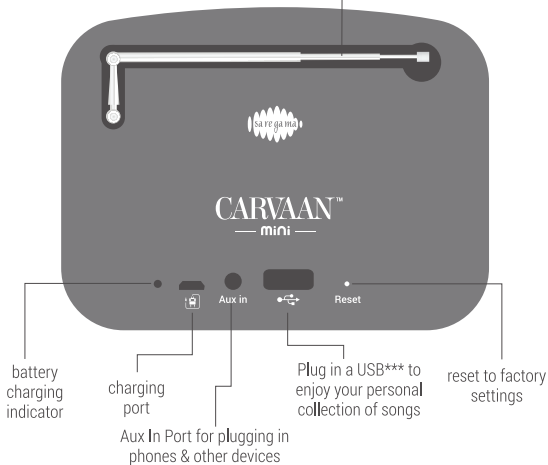

For detailed process to auto tune FM/AM stations, refer to the insert in the box

BLUETOOTH**

Pair your mobile phone/ tablet with Carvaan Mini Shrimad Bhagavad Gita . Enjoy songs stored on your personal device on Carvaan Mini Shrimad Bhagavad Gita speakers

RIGHT SIDE VIEW: AUX OUT

3.5 mm audio
jack for connecting
external
speakers/headphones

****support for BT version 4.1**

FRONT VIEW: STATUS LIGHT

When you turn on Carvaan Mini Shrimad Bhagavad Gita you will be able to see a light on the front of the unit. This light indicates the status as follows:

- i. When the blue light is steady, it indicates that a song has been paused
- ii. When the blue light blinks, it indicates that the battery is very low. Please connect the unit to a power source to charge it

BACK VIEW: PORTS ON CARVAAN MINI SHRIMAD BHAGAVAD GITA

Pull out the antenna from the back panel of Carvaan Mini Shrimad Bhagavad Gita for improved reception of local FM stations

Micro USB to USB charging cable