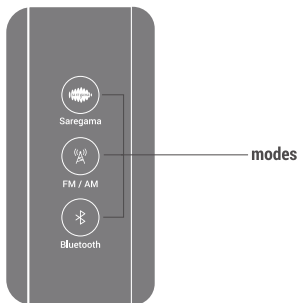

SAREGAMA
CARVAAN™
— mini —
USER MANUAL

SHRIMAD BHAGAVAD GITA | श्रीमद्भगवद्गीता

**TOP VIEW: BUTTONS ON CARVAAN MINI
SHRIMAD BHAGAVAD GITA**

LEFT SIDE VIEW: MODES ON CARVAAN MINI SHRIMAD BHAGAVAD GITA

To choose a mode, press the corresponding mode button on the unit

SAREGAMA MODE

Enjoy pre-loaded collection of all 18 chapters (Adhyay) of Shrimad Bhagavad Gita and 101 Krishna Bhajans. Shrimad Bhagavad Gita is the default category on power on/ reset. While listening to Gita, to listen to next/ previous chapter (Adhyay), press the next / previous button for 3-4 seconds respectively.

To tune to Shrimad Bhagavad Gita, press Saregama mode button once.

To tune to Krishna Bhajans, press Saregama mode button again.

FM/AM*

Listen to local FM/ AM stations.

To tune to FM, press FM/AM mode button

Song list download:

www.saregama.com/carvaanmini/shrimadbhagavadgita/songlist

Detailed Warranty:

www.saregama.com/carvaanmini/shrimadbhagavadgita/warranty

LIST OF CATEGORIES IN SAREGAMA MODE

- a. Shrimad Bhagavad Gita : 18 Chapters | 700 Verses
- b. 101 Bhajans*