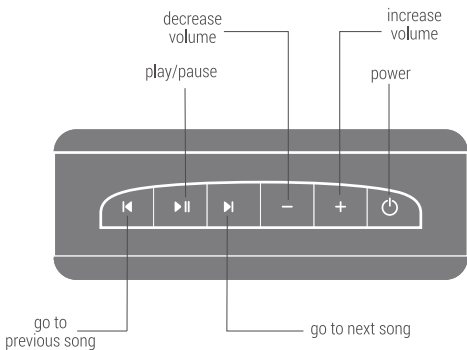

SAREGAMA
CARVAAN™
— mini —
USER MANUAL

SHRIMAD BHAGAVAD GITA | श्रीमद्भगवद्गीता

**TOP VIEW: BUTTONS ON CARVAAN MINI
SHRIMAD BHAGAVAD GITA**

LEFT SIDE VIEW: MODES ON CARVAAN MINI SHRIMAD BHAGAVAD GITA

To choose a mode, press the corresponding mode button on the unit

SAREGAMA MODE

Enjoy pre-loaded collection of all 18 chapters (Adhyay) of Shrimad Bhagavad Gita and 101 Krishna Bhajans. Shrimad Bhagavad Gita is the default category on power on/ reset. While listening to Gita, to listen to next/ previous chapter (Adhyay), press the next / previous button for 3-4 seconds respectively.