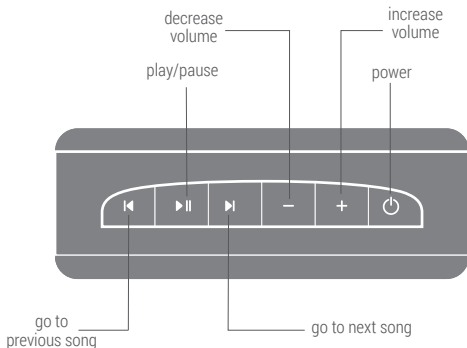

SAREGAMA
CARVAAN™

— mini —

USER MANUAL

TOP VIEW: BUTTONS ON CARVAAN MINI ART OF LIVING

LEFT SIDE VIEW: MODES ON CARVAAN MINI ART OF LIVING

To choose a mode, press the corresponding mode button on the unit

SAREGAMA