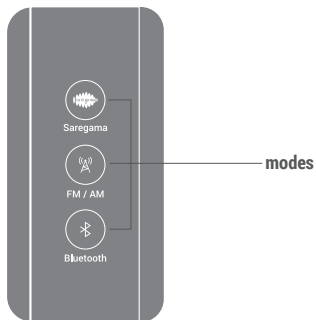

SAREGAMA
CARVAAN™

— mini —

USER MANUAL

TOP VIEW: BUTTONS ON CARVAAN MINI ART OF LIVING

LEFT SIDE VIEW: MODES ON CARVAAN MINI ART OF LIVING

To choose a mode, press the corresponding mode button on the unit

SAREGAMA

Saregama Mode has 35 Meditations, 45 Knowledge Talks, 300 Bhajans, 25 Chants & Stotrams divided in 8 categories. For the complete list of categories, go to page 8

To go to the next/ previous category, press the next/ previous buttons respectively for 3-4 seconds.

This is the default mode on first power on/reset.

FM/AM*

Listen to local FM/ AM stations.

To tune to FM, press FM/AM mode button

To tune to AM, press FM/AM mode button again

To tune to AM from any other mode, press FM/AM mode button twice