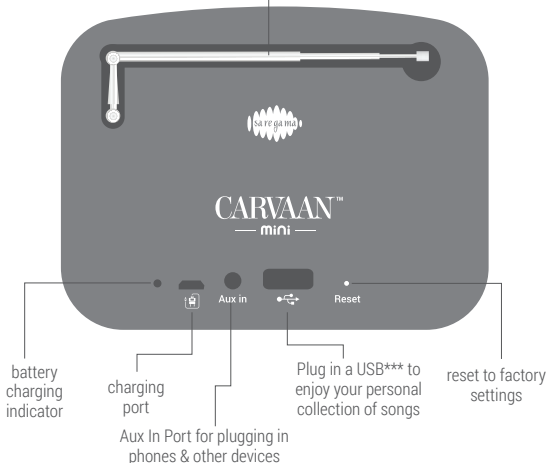

BACK VIEW: PORTS ON CARVAAN MINI ART OF LIVING

Pull out the antenna from the back panel of Carvaan Mini Art of Living for improved reception of local FM stations

Micro USB to USB charging cable

Frequency: 50 Hz for input and 5V 1A for output

Full battery charge time 1-2 hours

Battery usage: Approximately 4-5 hours once the battery is fully charged