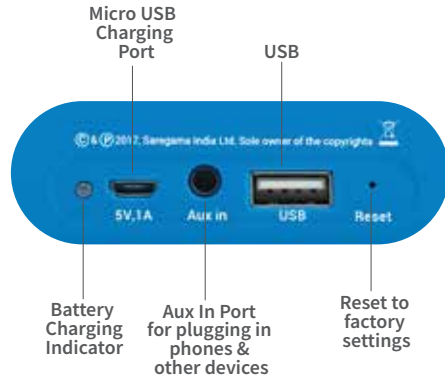

Micro USB to USB charging cable

- 5V, 1A
- Cable length: 100 cms
- Plug the micro usb into the charging port, plug the other side of the cable into your laptop or a wall adaptor

AUX IN Port

- Connect the AUX cable from your phone into the AUX IN port on the back panel of Carvaan Mini
- Songs stored on your phone will now play out on the Carvaan Mini speakers

Reset

- Press the reset button to re-configure Carvaan Mini to its original factory settings

222. Sadasivam Upasmahe

Artistes: M.S. Subbulakshmi & Radha Vishwanathan
Composer: Muthuswami Dikshitar

223. Kannanidam

Artiste: M.S. Subbulakshmi
Composer: Ambujam Krishna

224. Nama Japanana

Artistes: M.S. Subbulakshmi & Gowri Ramanarayanan
Composer: Traditional

225. Karunai Enum Varidaie

Artistes: M.S. Subbulakshmi & Radha Vishwanathan
Lyricist: Traditional
Music Director: Kadyanallur S. Venkataraman

226. Paduka Stuti Panchakkam

Artistes: M.S. Subbulakshmi & Radha Vishwanathan
Lyricist: Malladi Dakshinamurthy Sastrigal
Music Director: Kadyanallur S. Venkataraman

227. Ninnuvina

Artistes: M.S. Subbulakshmi & Radha Vishwanathan
Composer: Tyagaraja

228. Bantu Reeti

Artistes: M.S. Subbulakshmi & Radha Vishwanathan
Composer: Tyagaraja

229. Sobillu Saptaswara

Artistes: M.S. Subbulakshmi & Radha Vishwanathan
Composer: Tyagaraja

230. Kuthagaiyai

Artiste: M.S. Subbulakshmi
Composer: Traditional