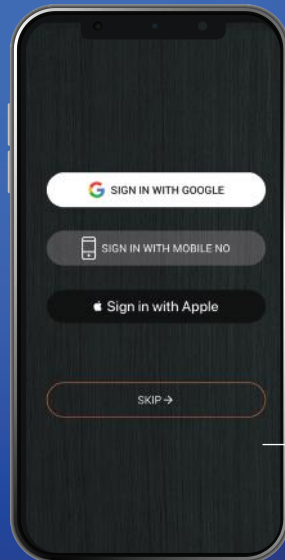

The Saregama Carvaan app is compatible with Saregama Carvaan Premium Bengali variant

To use the app along with your Carvaan Premium Bengali follow the steps below

STEP 1

Turn on 'Carvaan Premium Bengali'

STEP 2

Press the Saregama mode button on your Carvaan Premium Bengali

STEP 3

Open the app

STEP 4

Login to the app

STEP 5

Turn on Bluetooth on your mobile phone/ tablet