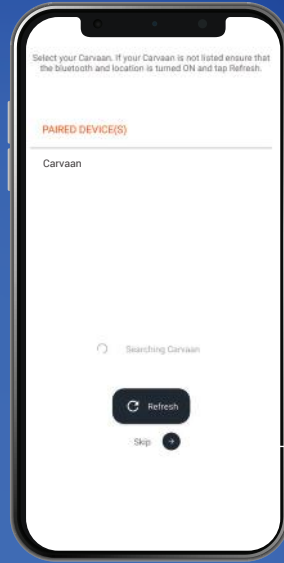

The Saregama Carvaan app is compatible with Saregama Carvaan Premium Bengali variant

To use the app along with your Carvaan Premium Bengali follow the steps below

STEP 1

Turn on 'Carvaan Premium Bengali'

STEP 2

Press the Saregama mode button on your Carvaan Premium Bengali

STEP 3

Open the app

STEP 4

Login to the app

STEP 5

Turn on Bluetooth on your mobile phone/ tablet

STEP 6

Select your Carvaan Premium Bengali unit from the Bluetooth settings page on the app

STEP 7

Choose a song & play

STEP 8

Enjoy the selected song on your Carvaan Premium Bengali