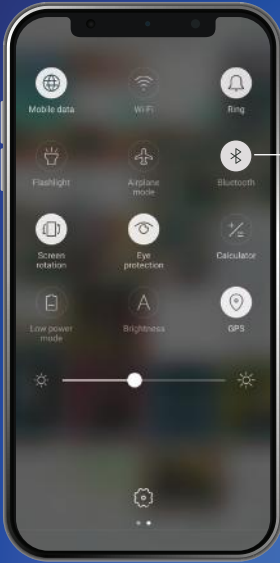

STEP 2

Press the Saregama mode button on your Carvaan Premium Bengali

STEP 3

Open the app

STEP 4

Login to the app

STEP 5

Turn on Bluetooth on your mobile phone/ tablet

STEP 6

Select your Carvaan Premium Bengali unit from the Bluetooth settings page on the app

STEP 7

Choose a song & play

STEP 8

Enjoy the selected song on your Carvaan Premium Bengali