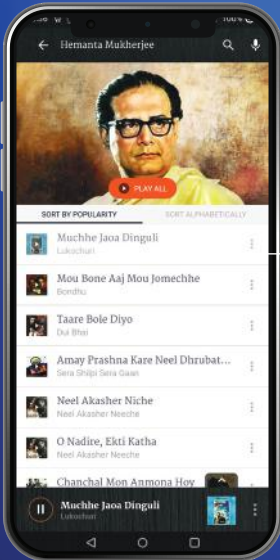

The Saregama Carvaan app is compatible with Saregama Carvaan Premium Bengali variant

To use the app along with your Carvaan Premium Bengali follow the steps below

STEP 1

Turn on 'Carvaan Premium Bengali'

STEP 2

Press the Saregama mode button on your Carvaan Premium Bengali

STEP 3

Open the app

STEP 4

Login to the app

STEP 5

Turn on Bluetooth on your mobile phone/ tablet

STEP 6

Select your Carvaan Premium Bengali unit from the Bluetooth settings page on the app

STEP 7

Choose a song & play

STEP 8

Enjoy the selected song on your Carvaan Premium Bengali