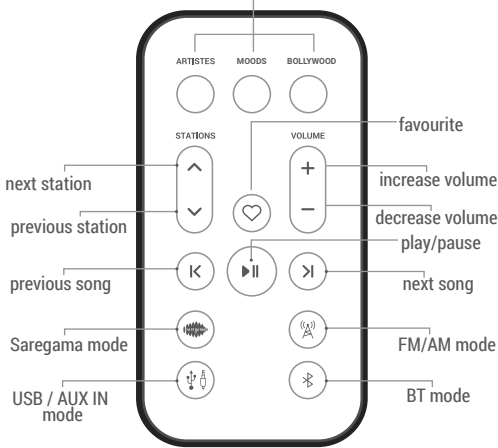

Choose your preferred category in Saregama mode

To replace the remote control battery:

1. Open the battery compartment
2. Insert a fresh CR2025 battery with the correct polarity (-/+)
3. Close the battery compartment
4. Discard the used battery

c. Do not subject the battery pack to a mechanical shock

d. In the event of a battery leak, do not allow the liquid to come in contact with the skin or eyes. If contact has been made, wash the affected area with water and seek medical advice

e. For prolonging battery life, avoid discharging the battery completely

SAFETY HANDLING

1. CARE FOR PRODUCT

- a. Keep Carvaan away from dust and excessive heat (heat registers, stoves etc.)
- b. Prevent spillage of water or any other liquid as this can cause failure of Carvaan or could prove to be a potential fire hazard
- c. Clean the unit with a dry cloth only
- d. Do not walk on or pinch the power cord close to the plug
- e. Do not immerse Carvaan or the remote into water
- f. Remove the remote battery when it is not used for longer duration
- g. Do not mix different brands or types of batteries in the remote

2. CARE FOR BATTERY

- a. Do not expose the battery to heat sources greater than 60°C
- b. Recycle or dispose the battery when essential. Please ensure proper battery handling and disposal methods

3. OTHERS

- a. Use attachments/accessories as specified by the manufacturer
- b. Please contact an authorized service center for any repair/ servicing requirements or call the toll free no. 1800-102-7799

Waste electrical products should not be disposed of with household waste. Please follow disposal and recycling instructions issued by the concerned local authority.

WARRANTY OVERVIEW

Carvaan comes with a 1 year Warranty on all parts, excluding accessories. This includes servicing/ repair or replacement of damaged parts.

The warranty does not apply and does not cover the following:

- Liability for loss of data/content loaded in the product due to misuse or tampering.
- Damage caused due to force majeure events; events caused by fire, water, electrical disturbances etc.; events beyond the control of Saregama; acts of negligence or mishandling; usage for commercial, business, industrial, educational or rental purposes