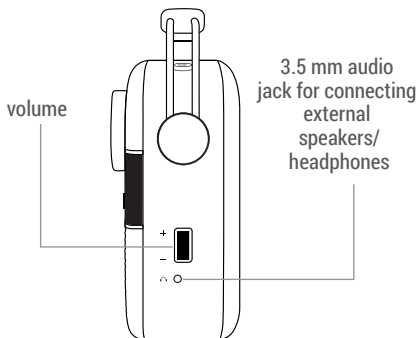

SAREGAMA CARVAAN®

USER MANUAL

PUNJABI | ਪੰਜਾਬੀ

BUTTONS & PORTS ON SAREGAMA CARVAAN

Full battery charge time: 2-3 hours;
Battery usage: Approximately 5 hours once the battery is fully charged

To choose a mode, press the corresponding mode button on the unit/ remote