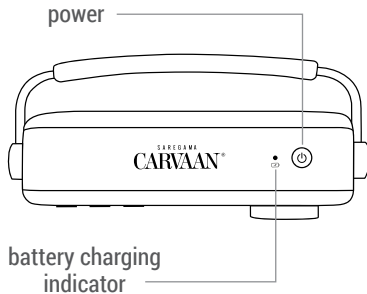

SAREGAMA CARVAAN®

USER MANUAL

PUNJABI | ਪੰਜਾਬੀ

BUTTONS & PORTS ON SAREGAMA CARVAAN

Full battery charge time: 2-3 hours;
Battery usage: Approximately 5 hours once the battery is fully charged

To choose a mode, press the corresponding mode button on the unit/ remote