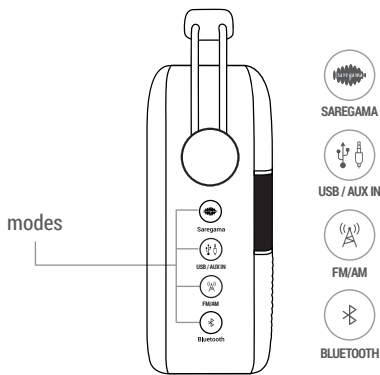

SAREGAMA CARVAAN®

USER MANUAL

PUNJABI | ਪੰਜਾਬੀ

BUTTONS & PORTS ON SAREGAMA CARVAAN

Full battery charge time: 2-3 hours;
Battery usage: Approximately 5 hours once the battery is fully charged

To choose a mode, press the corresponding mode button on the unit/ remote

1. **SAREGAMA:** 5000 pre-loaded evergreen songs categorized into Artists, moods & Bollywood; this is the default mode on first power on/reset

2. **USB*/ AUX IN:** Plug in a USB into the USB port on Carvaan to enjoy your personal collection of songs. You can also connect an Aux cable in the Aux IN port on the back panel of Carvaan to play songs from your phone/tablet. Press the mode button to switch between USB and Aux In