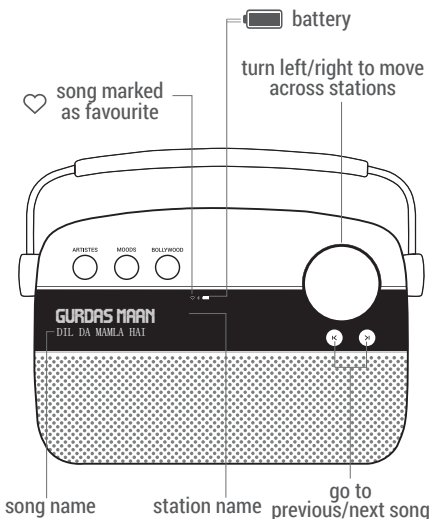

Voltage: 220V

Frequency: 50 Hz for input
and 5V 1A for output

External Antenna:

Insert the antenna into the AUX IN
port for improved reception of local
FM stations

SAREGAMA CARVAAN APP

Download the 'Saregama Carvaan' app from the Apple / Android store to enjoy a host of free and subscription based services.

Free services – Use the app to find a song, create playlists to play out on your Carvaan unit.

Note: To use the app, press the 'Saregama mode' button on Carvaan. Connect the app & Carvaan using Bluetooth on your phone/tablet.

Subscription services - Subscribe to the app and listen to the songs on your phone/tablet without being connected to the Carvaan unit

Refer to the enclosed insert for steps on how to connect the app and Carvaan unit.